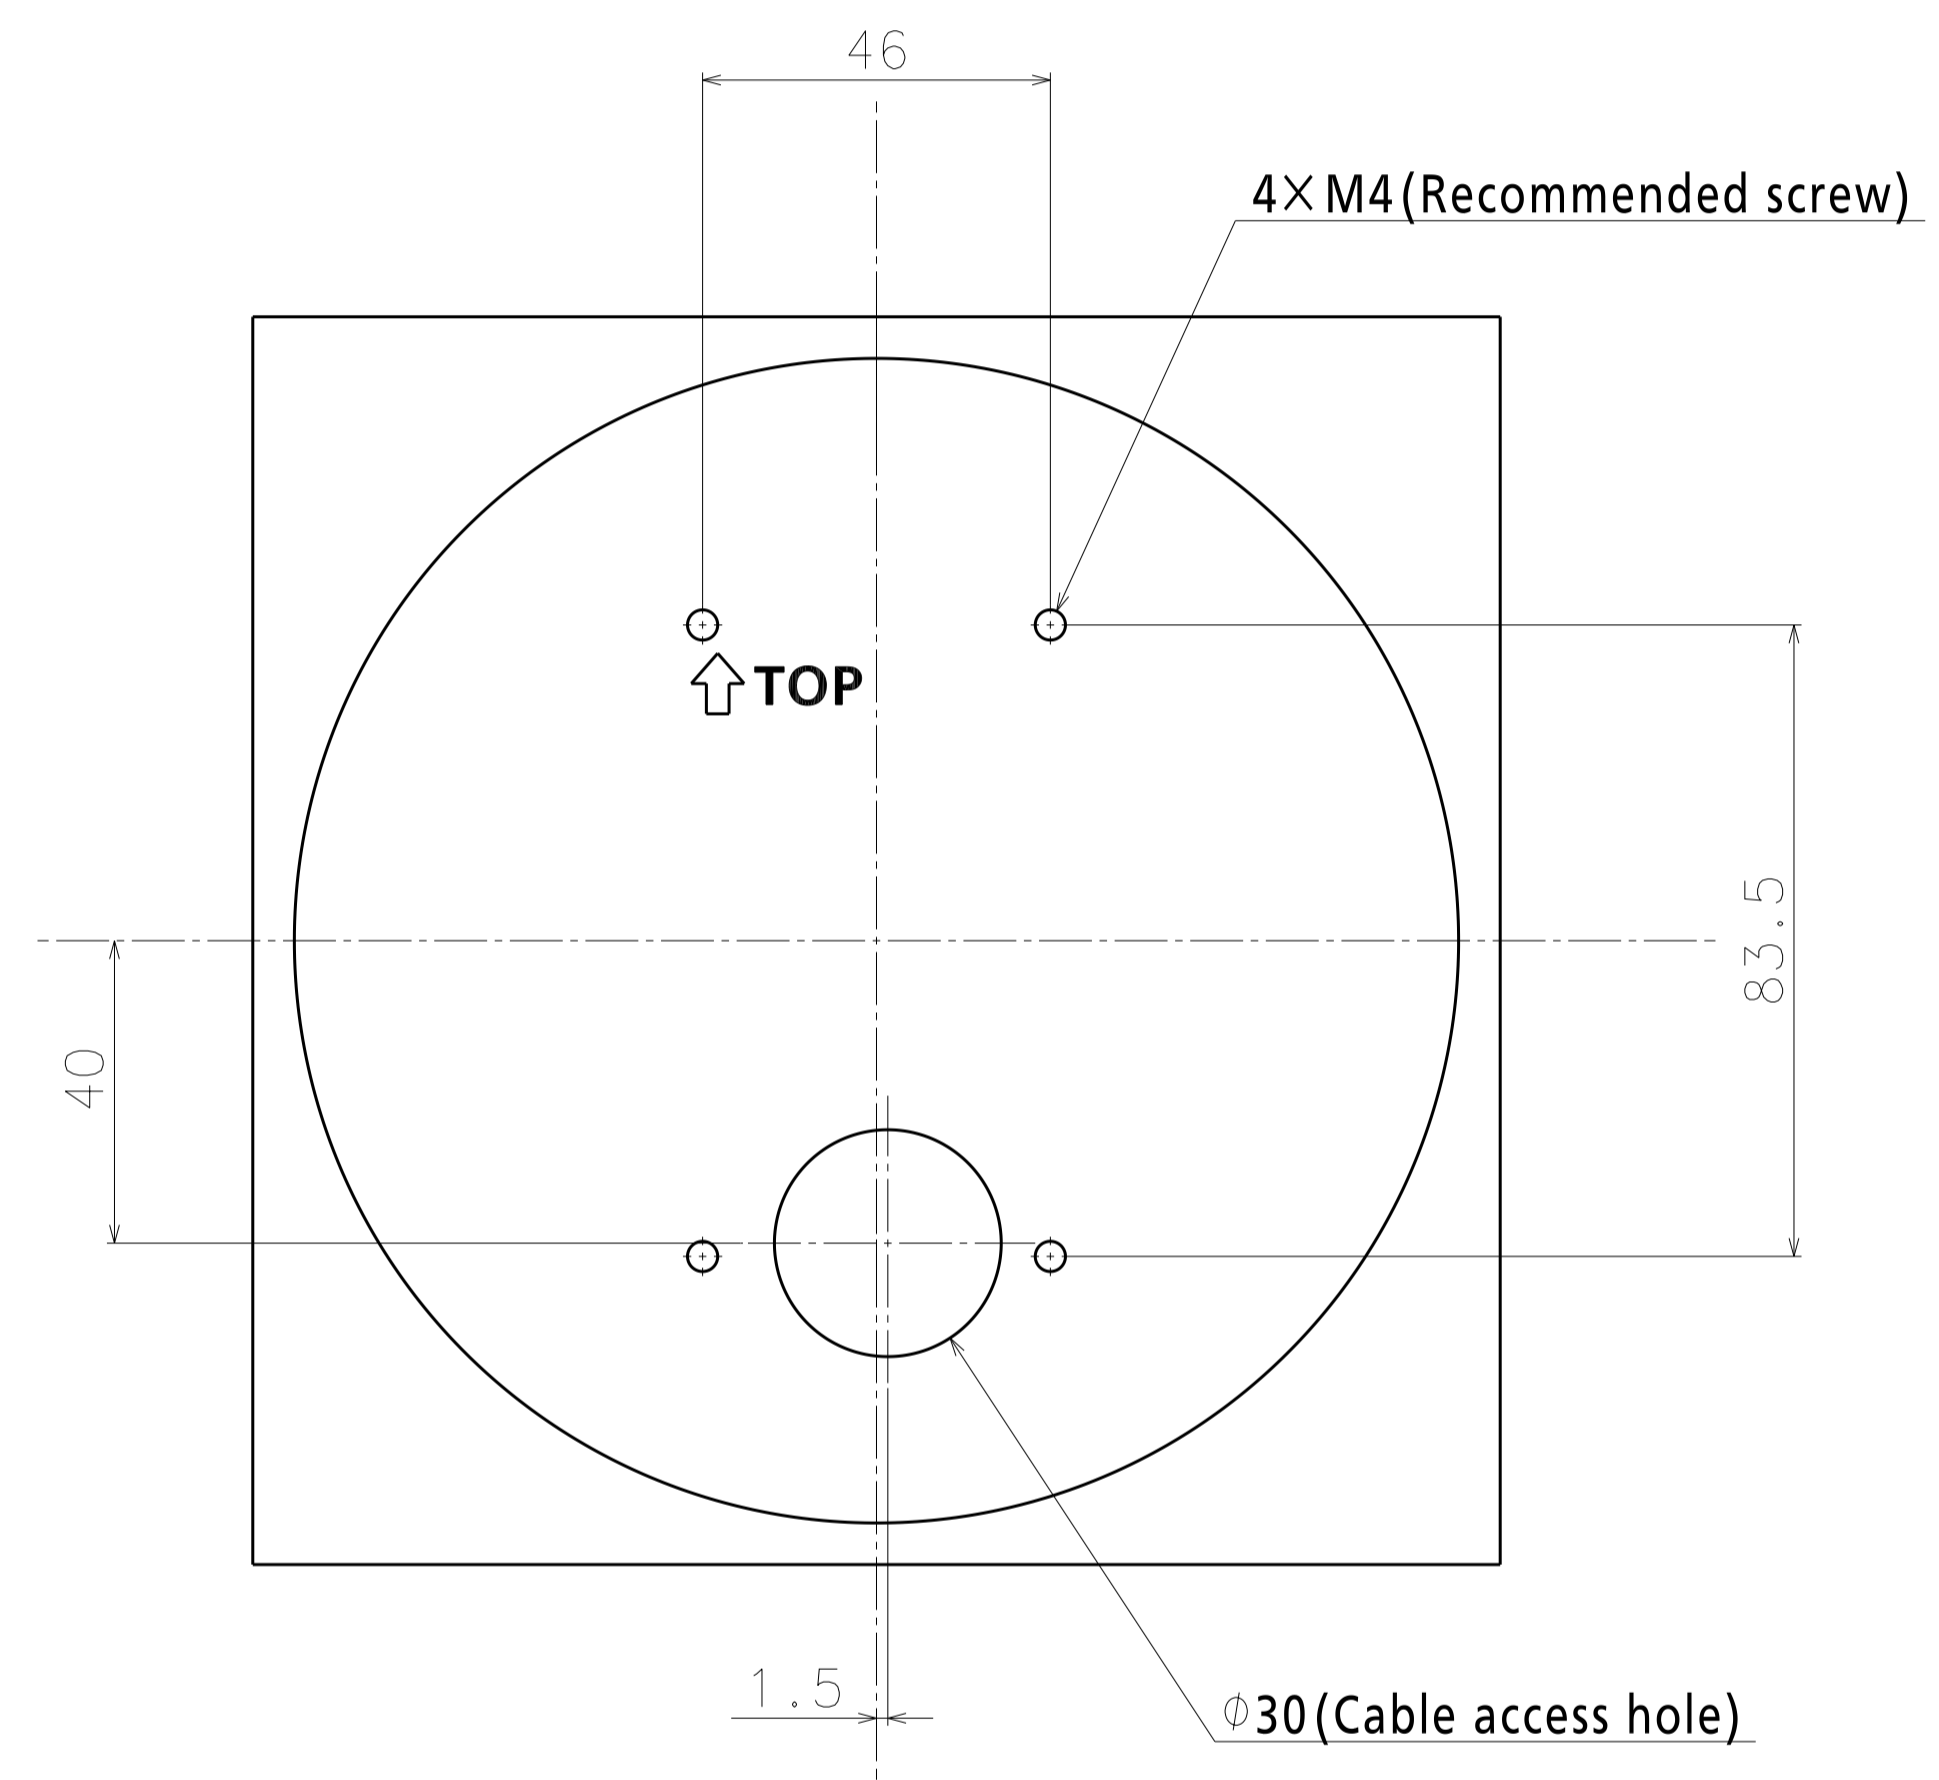

	投影面積/Projected area
側面図/Side-view	0.007 (m <sup>2</sup> )

Weight : Approx. 870 g {1.92 lbs} (When using the attachment plate)

WV-S4551LM

Inside of SD-slot cover  
(S=2:1)

Template for mounting

Attach to WV-Q105A

Attach to WV-QSR501-W

Attach to WV-QWL500-W