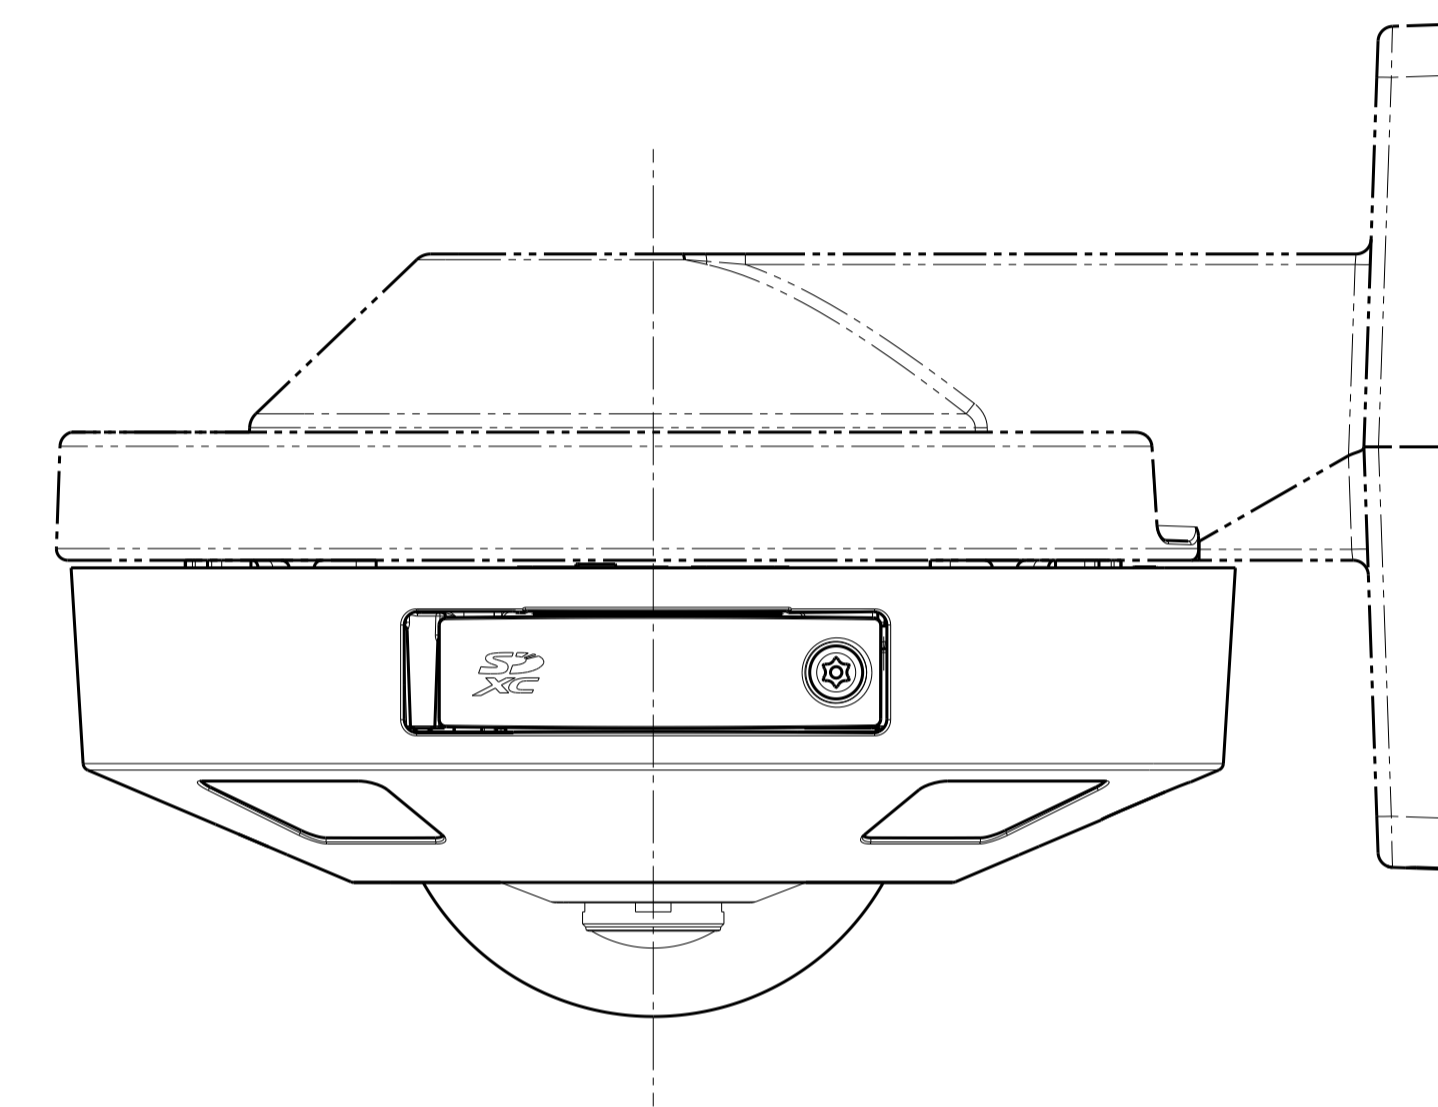

	投影面積/Projected area
側面図/Side-view	0.007 (m <sup>2</sup> )

Weight : Approx. 870 g {1.92 lbs} (When using the attachment plate)

WV-S4551LM

Inside of SD-slot cover  
(S=2:1)

Template for mounting

Attach to WV-Q105A

Attach to WV-QSR501-W

Attach to WV-QWL500-W