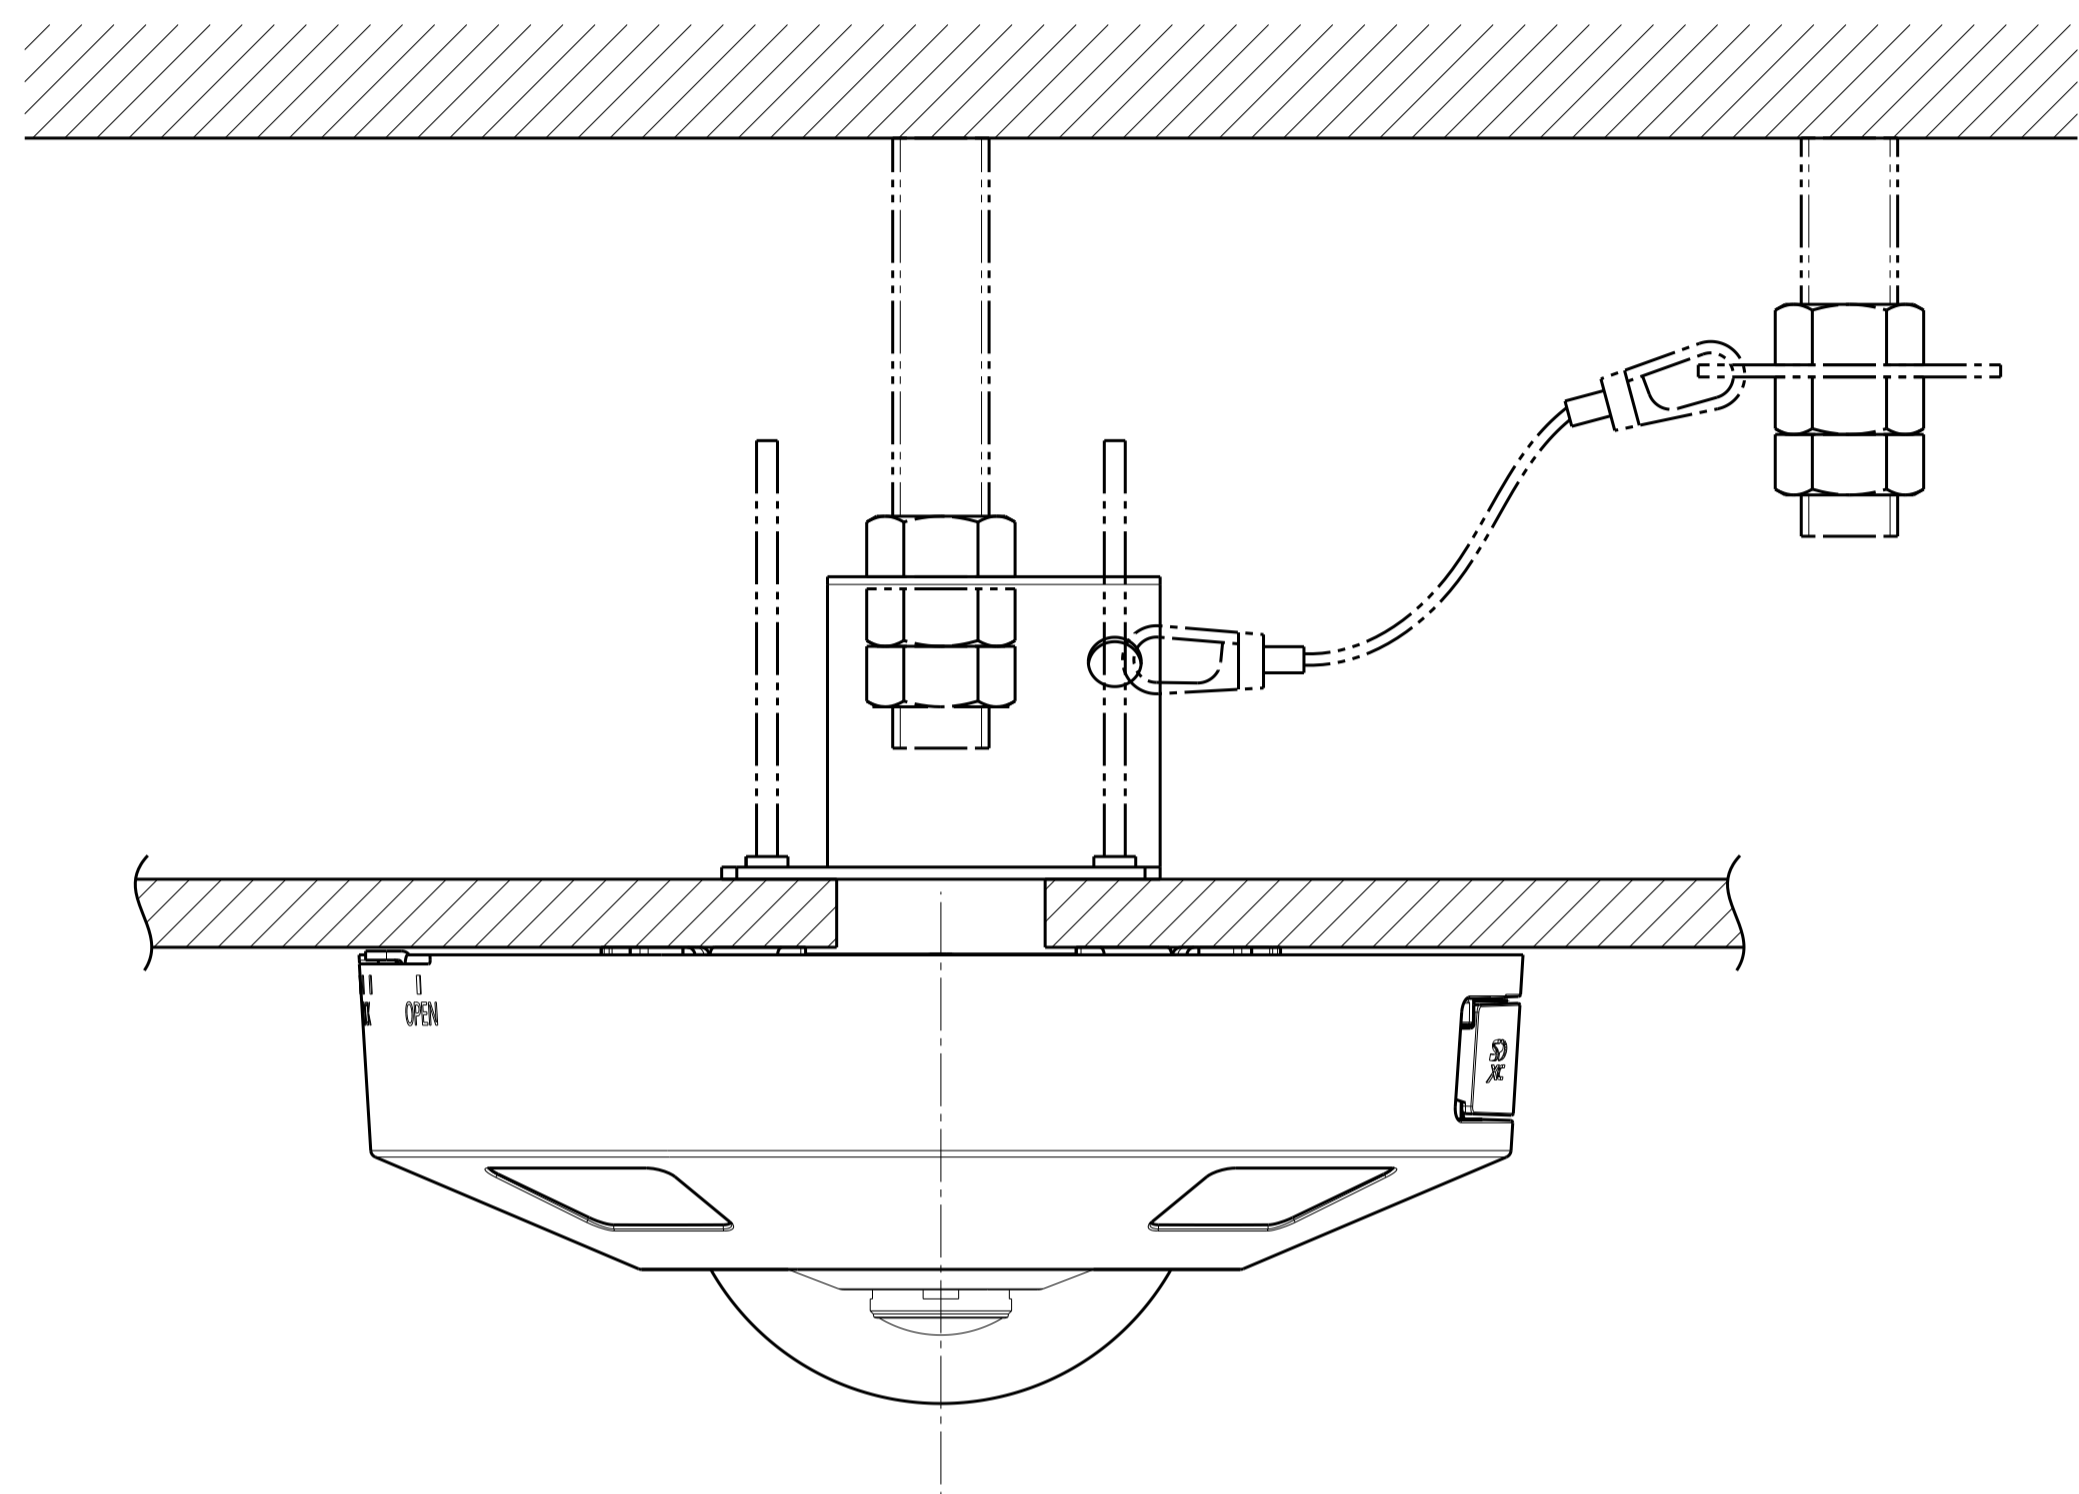

	投影面積/Projected area
側面図/Side-view	0.007 (m <sup>2</sup> )

Weight : Approx. 870 g {1.92 lbs} (When using the attachment plate)

WV-S4551LM

Inside of SD-slot cover  
(S=2:1)

Template for mounting

Attach to WV-Q105A

Attach to WV-QSR501-W

Attach to WV-QWL500-W