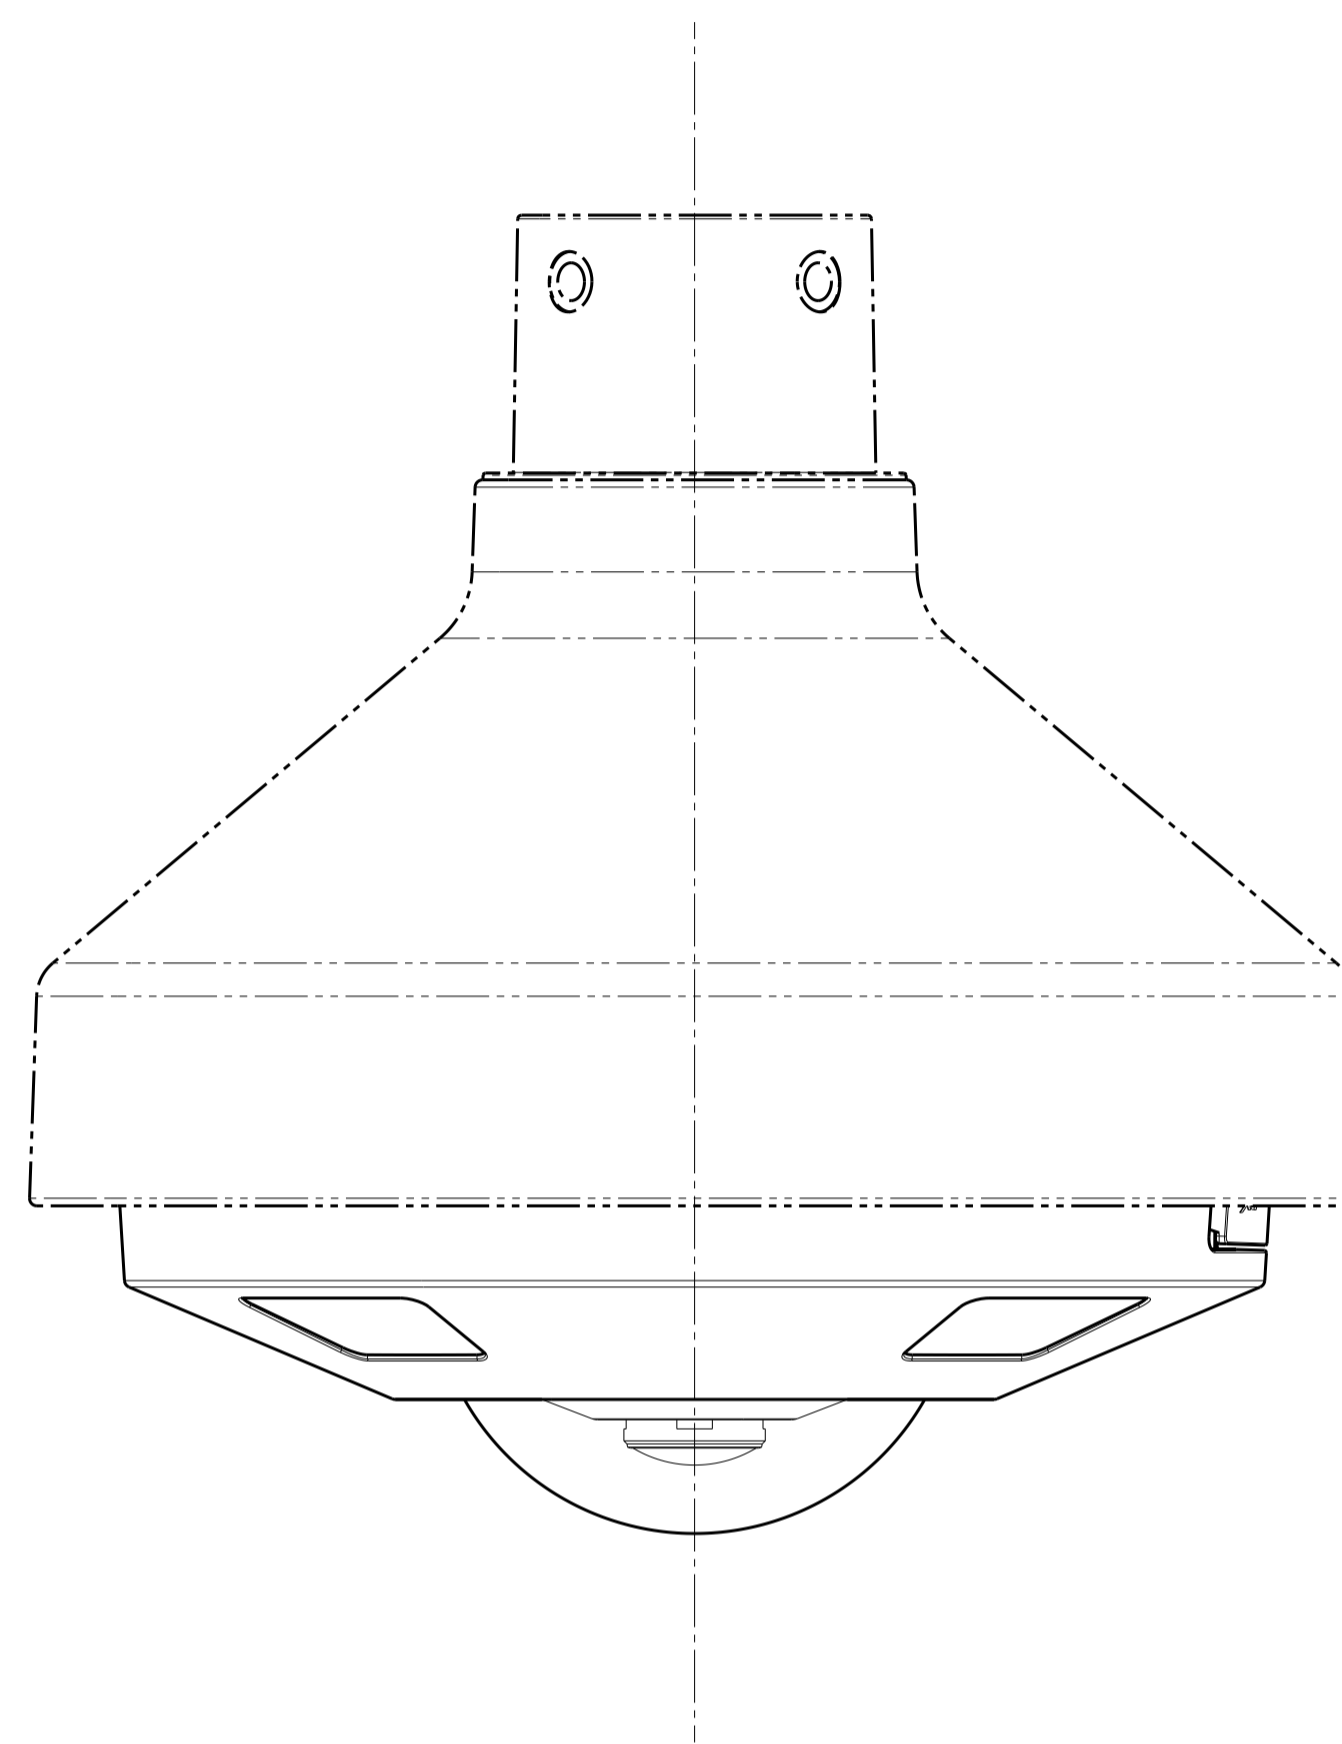

	投影面積/Projected area
側面図/Side-view	0.007 (m <sup>2</sup> )

Weight : Approx. 870 g {1.92 lbs} (When using the attachment plate)

WV-S4551LM

Inside of SD-slot cover  
(S=2:1)

Template for mounting

Attach to WV-Q105A

Attach to WV-QSR501-W

Attach to WV-QWL500-W