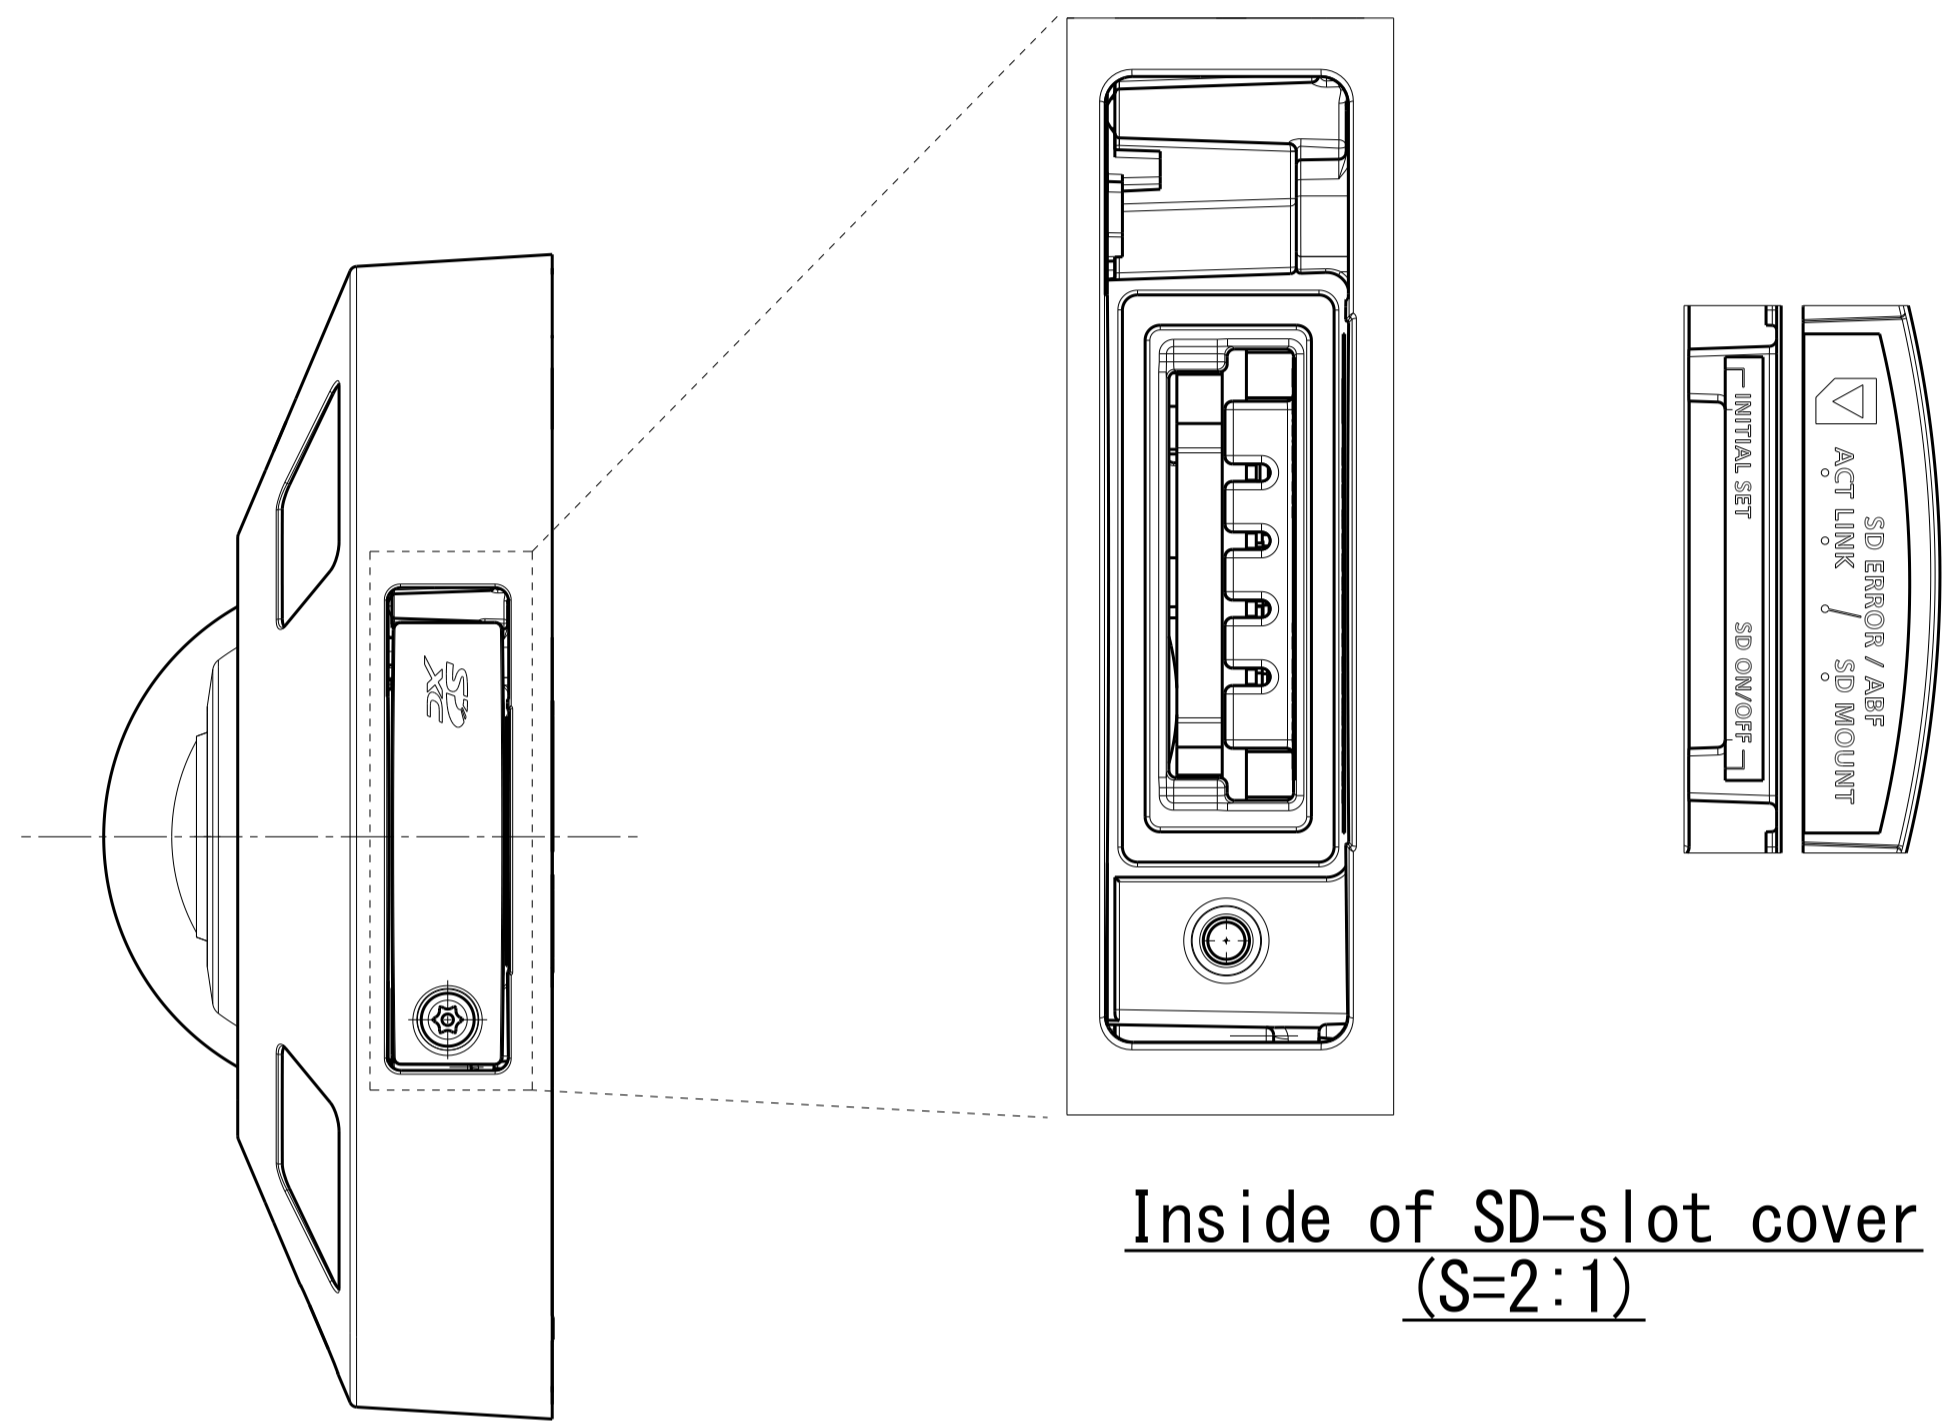

	投影面積/Projected area
側面図/Side-view	0.007 (m <sup>2</sup> )

Weight : Approx. 870 g {1.92 lbs} (When using the attachment plate)

WV-S4551LM

Inside of SD-slot cover  
(S=2:1)

Template for mounting

Attach to WV-Q105A

Attach to WV-QSR501-W

Attach to WV-QWL500-W