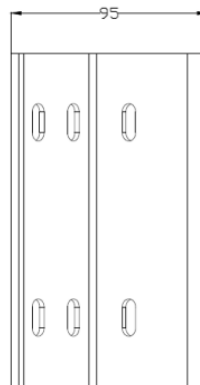

# BW790-P/9003

## Pole/Corner Mount bracket

Pole/corner Mount bracket for cameras: **WV-SFN310A, WV-SFN311A, WV-SFN311L, WV-SFN531, WV-SFN611L, WV-SFN631L, WV-SFR310A, WV-SFR311A, WV-SFR531, WV-SFR611L, WV-SFR631L, WV-SFV310A, WV-SFV311A, WV-SFV531, WV-SFV611L, WV-SFV631L, WV-SFV631LT, WV-SFV781L, WV-SW458, WV-SW458MA, WV-SFV481** Installation of fix domes with BW790-P/9003 is only possible in combination with BR-DC500P/9003

| Characteristics |              |
|-----------------|--------------|
| Metal           | Iron         |
| Dimension       | 140*160*95mm |
| Weight          | 1.4kg        |