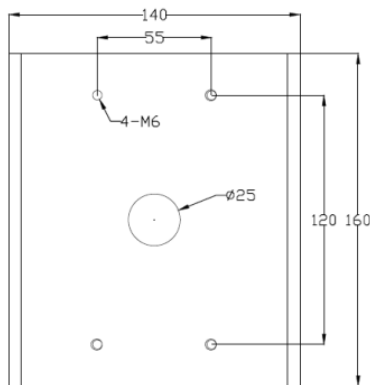

# BW790-P/9003

## Pole/Corner Mount bracket

Pole/corner Mount bracket for cameras: **WV-SFN310A, WV-SFN311A, WV-SFN311L, WV-SFN531, WV-SFN611L, WV-SFN631L, WV-SFR310A, WV-SFR311A, WV-SFR531, WV-SFR611L, WV-SFR631L, WV-SFV310A, WV-SFV311A, WV-SFV531, WV-SFV611L, WV-SFV631L, WV-SFV631LT, WV-SFV781L, WV-SW458, WV-SW458MA, WV-SFV481** Installation of fix domes with BW790-P/9003 is only possible in combination with BR-DC500P/9003

| Characteristics |              |
|-----------------|--------------|
| Metal           | Iron         |
| Dimension       | 140*160*95mm |
| Weight          | 1.4kg        |