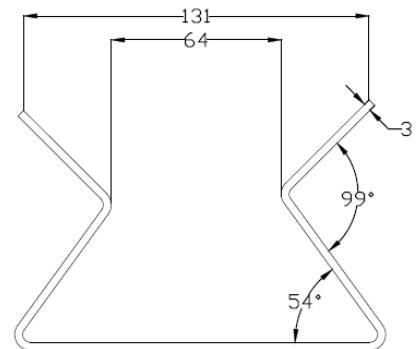

## Pole/Corner Mount bracket

Pole/corner Mount bracket for cameras: **WV-SFN310A, WV-SFN311A, WV-SFN311L, WV-SFN531, WV-SFN611L, WV-SFN631L, WV-SFR310A, WV-SFR311A, WV-SFR531, WV-SFR611L, WV-SFR631L, WV-SFV310A, WV-SFV311A, WV-SFV531, WV-SFV611L, WV-SFV631L, WV-SFV631LT, WV-SFV781L, WV-SW458, WV-SW458MA, WV-SFV481** Installation of fix domes with BW790-P/9003 is only possible in combination with BR-DC500P/9003

| Characteristics |              |
|-----------------|--------------|
| Metal           | Iron         |
| Dimension       | 140*160*95mm |
| Weight          | 1.4kg        |