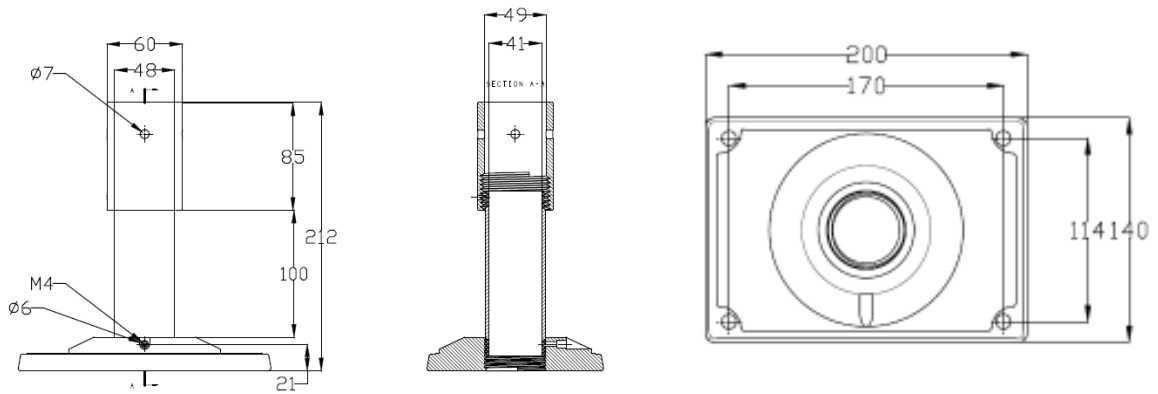

BW1-P

Ceiling mount bracket

Ceiling mount bracket - aluminium, powder codet in silver for Panasonic cameras:
WV-SW395, WV-SW395A, WV-SW397, WV-SW397A, WV-SW598, WV-CW590, WV-CW594

Characteristics	
Metal	Aluminum, Iron
Dimension	200*140*212mm
Weight	1.1kg